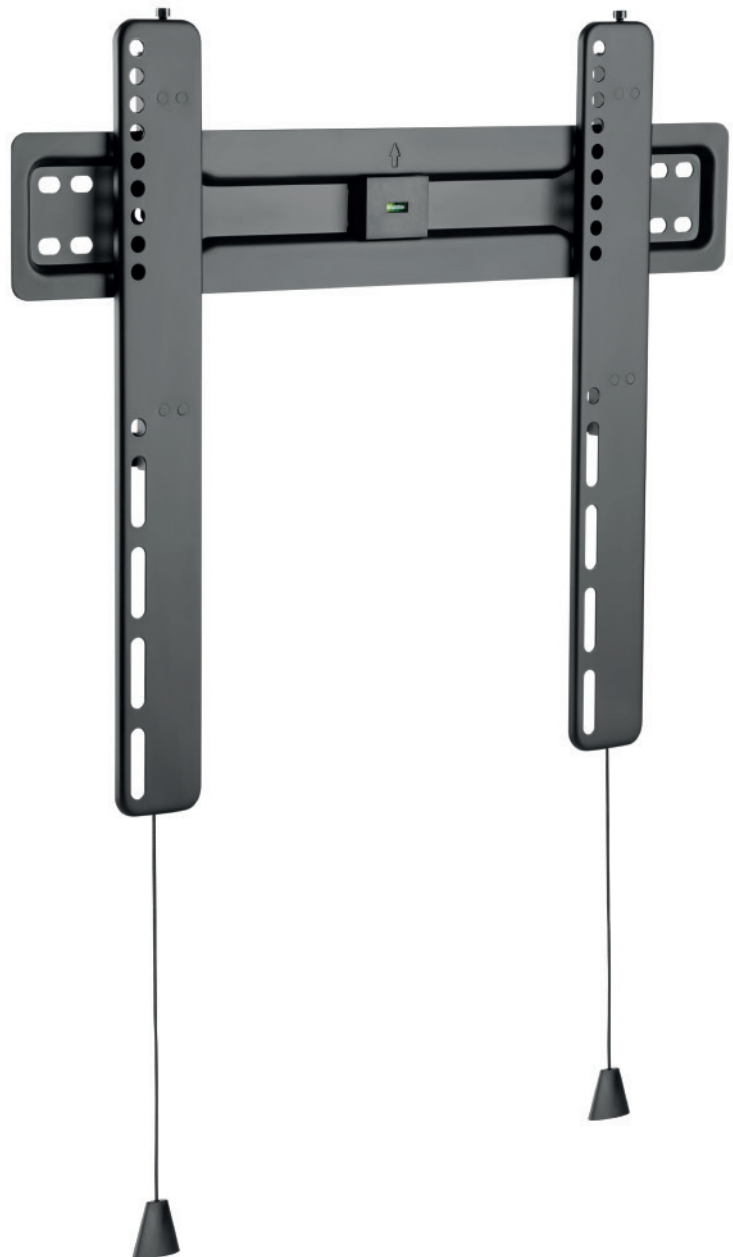

BL Superslim 400

Fixed wall mount

Item no.: 8402

The BL Superslim 400 is a fixed wall mount for screens with a screen diagonal between 32 and 55" (81 - 140 cm).

The VESA universal mount is compatible with screens from at least VESA 100 x 100 mm to a maximum of VESA 400 x 400 mm.

With a wall distance of just 18 mm, the BL Superslim 400 more than lives up to its name.

A subsequent height adjustment (± 8 mm) is possible on both sides, completely independently of each other by using adjusting screws.

The fixed wall mount is available in black. The surface is finished with an impact- and scratch-resistant powder coating and is therefore particularly carefree.

The quick release device on the back via rope-drawn spring-loaded latch is invisibly fixable at the mount thanks to the included magnets.

The max. load is 40 kg.